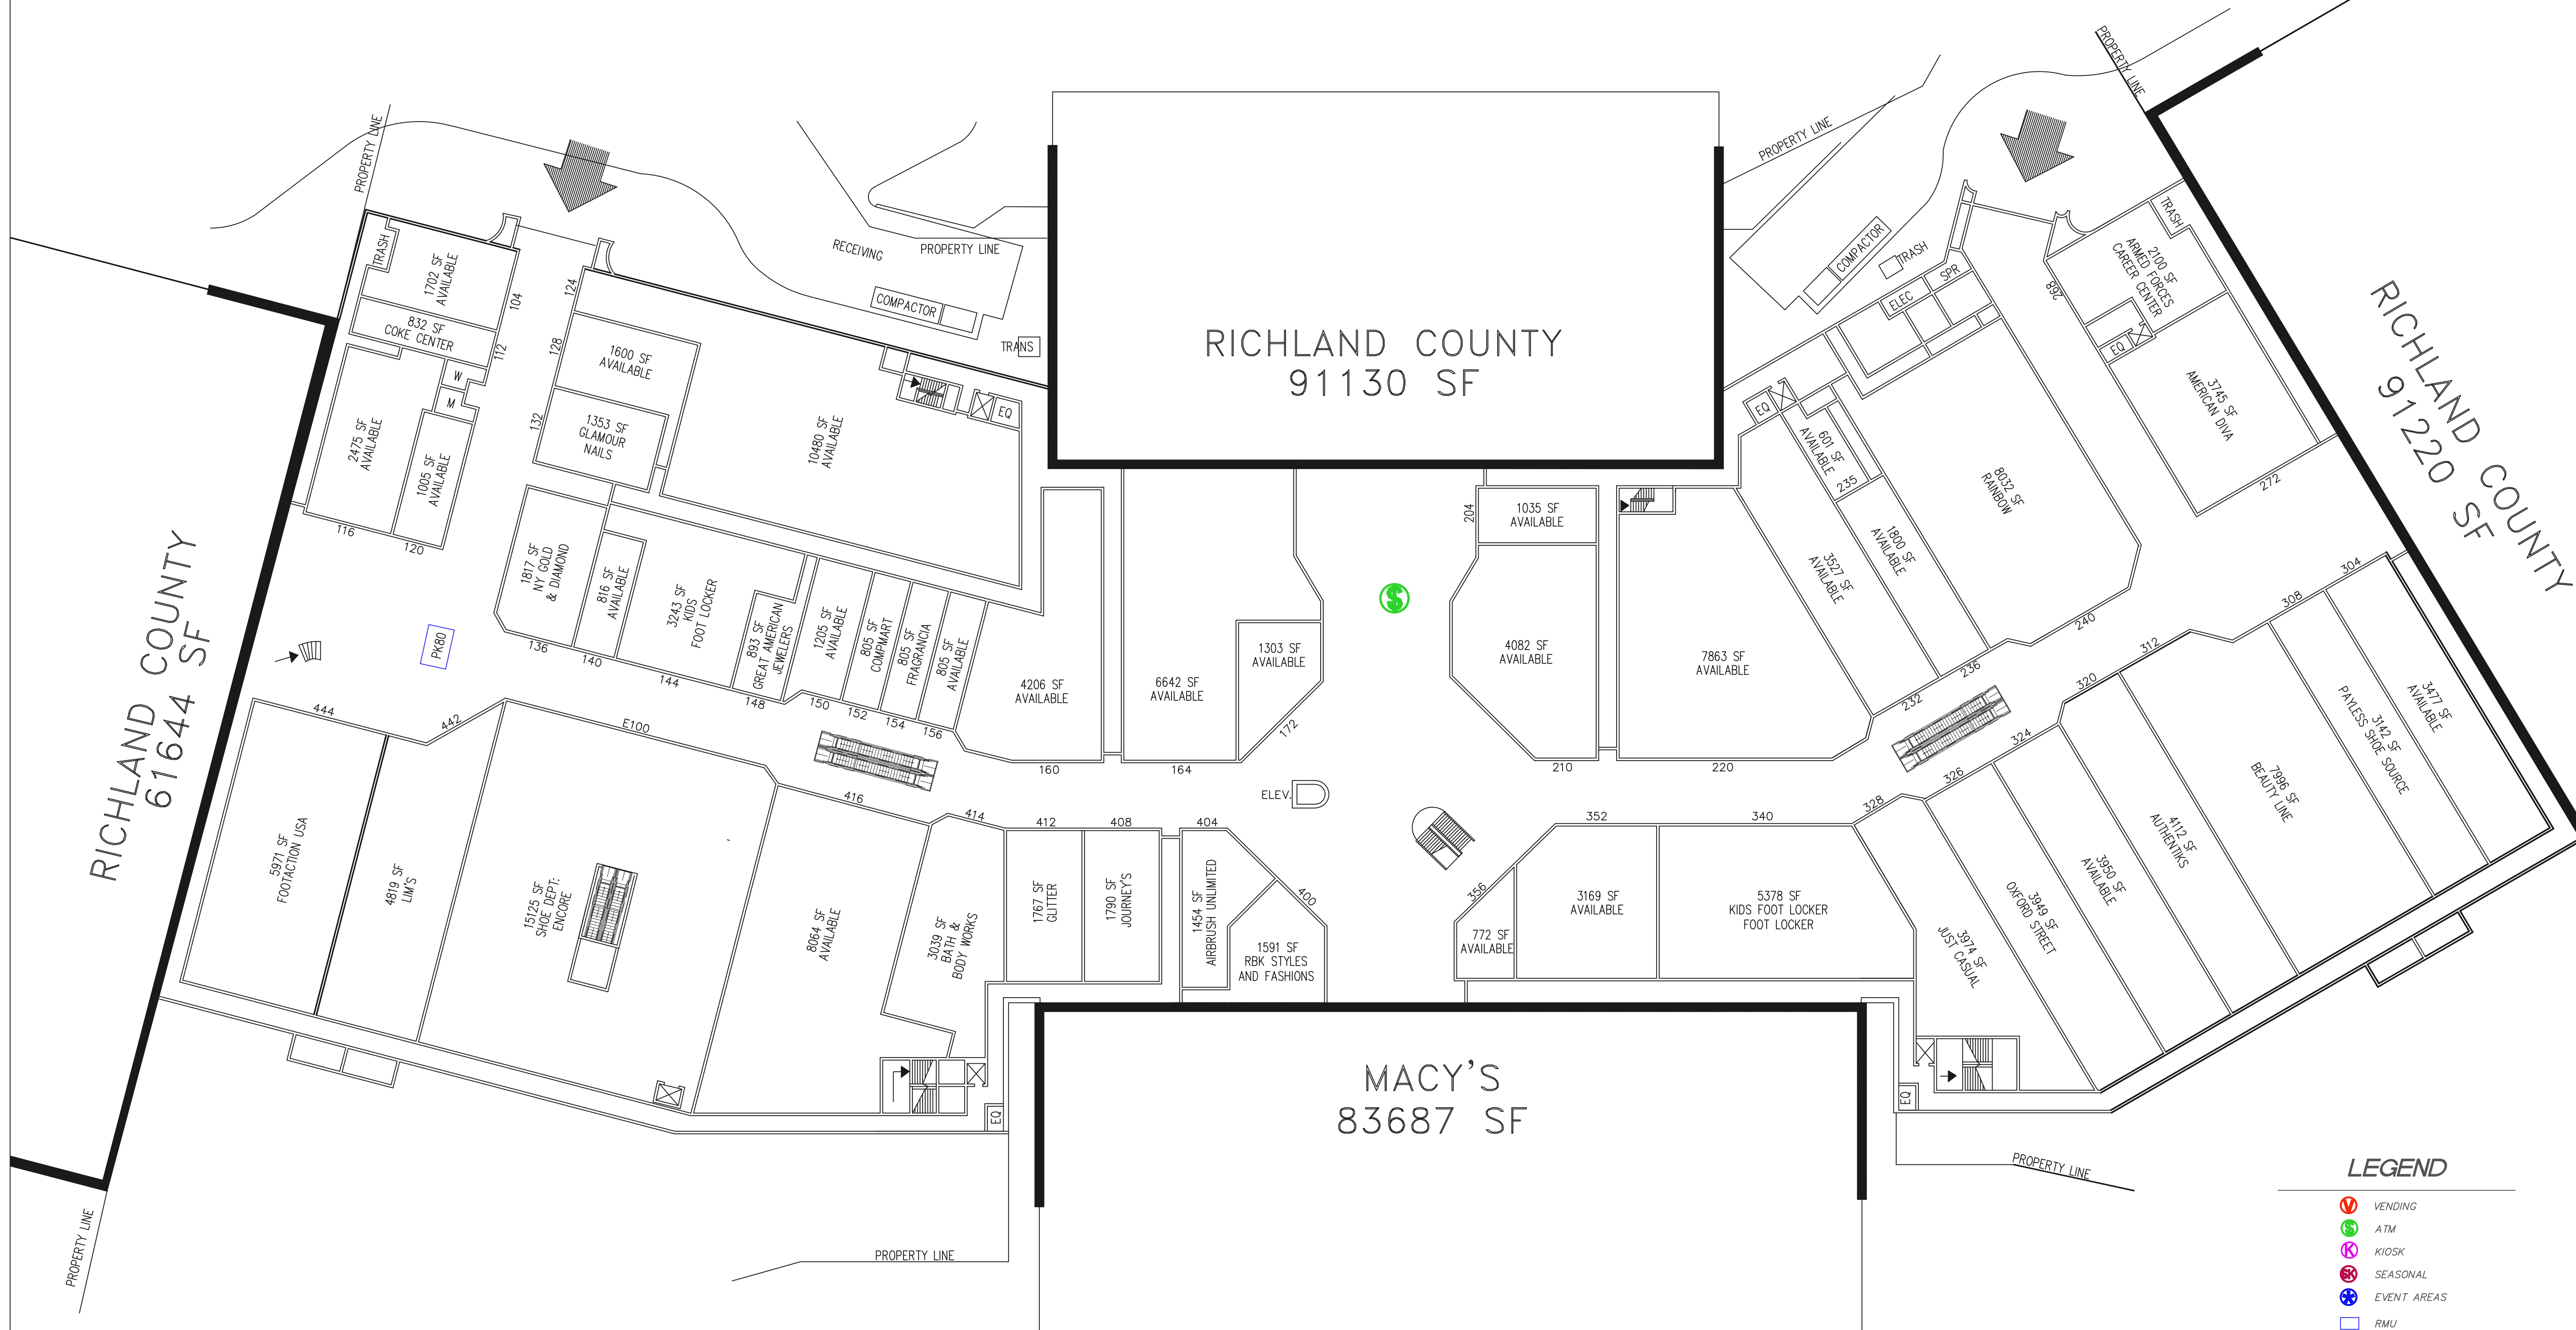

NTS

RICHLAND COUNTY
91130 SF

RICHLAND COUNTY
61644 SF

RICHLAND COUNTY
91220 SF

MACY'S
83687 SF

FIRST LEVEL

LEGEND

- VENDING
- ATM
- KIOSK
- SEASONAL
- EVENT AREAS
- RMU
- AVAILABLE

NOTE: THIS PLAN IS PROVIDED FOR ILLUSTRATIVE PURPOSE ONLY, AND IS NOT TO BE CONSIDERED IN ANY WAY A WARRANTY, REPRESENTATION OR AGREEMENT BY THE LANDLORD THAT THE CENTER, COMMON AREAS, BUILDING, STORE NAMES AND/OR SQUARE FOOTAGES WILL BE AS ILLUSTRATED OR INDICATED ON THIS PLAN.

H-T DESIGNS
4528 NEYREY DRIVE
METAIRIE, LA 70002

MOONBEAM LEASING & MANAGEMENT LLC

COLUMBIA PLACE
7201 TWO NOTCH ROAD
COLUMBIA, SOUTH CAROLINA 29223

JOB NO:	SHEET
DATE: 02/23/18	OF 2 SHEETS