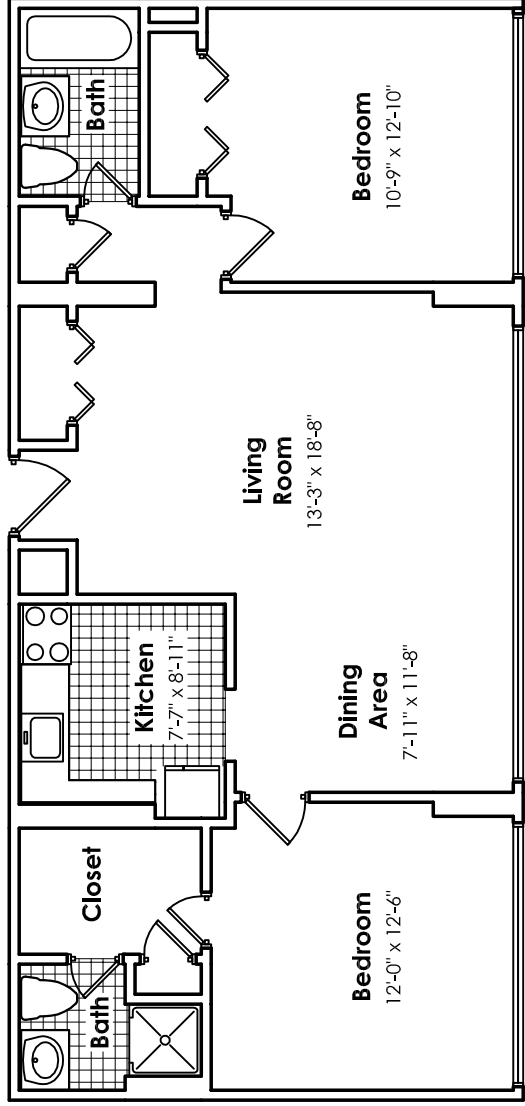

LAKE PARK TOWER
1 BEDROOM, 1 BATH
EFFICIENCY
420 S.F.

LAKE PARK TOWER
1 BEDROOM, 1 BATH
ALCOVE EFFICIENCY
490 S.F.

LAKE PARK TOWER
1 BEDROOM, 1 BATH
02 SERIES
680 S.F.

LAKE PARK TOWER
1 BEDROOM, 1 BATH
04 SERIES
650 S.F.

LAKE PARK TOWER
1 BEDROOM, 1 BATH
08 SERIES
654 S.F.

LAKE PARK TOWER
1 BEDROOM, 1 BATH
09 SERIES
678 S.F.

LAKE PARK TOWER
2 BEDROOM, 2 BATH CORNER
01, 06, 11 SERIES
1,008 S.F.

LAKE PARK TOWER
2 BEDROOM, 2 BATH SPLIT
03 SERIES
924 S.F.

LAKE PARK TOWER
 3 BEDROOM, 2 BATH CORNER
 05 SERIES
 1,377 S.F.

LAKE PARK TOWER
 3 BEDROOM, 2 BATH DELUXE
 1706, 2106, 2506, 2606
 1,426 S.F.