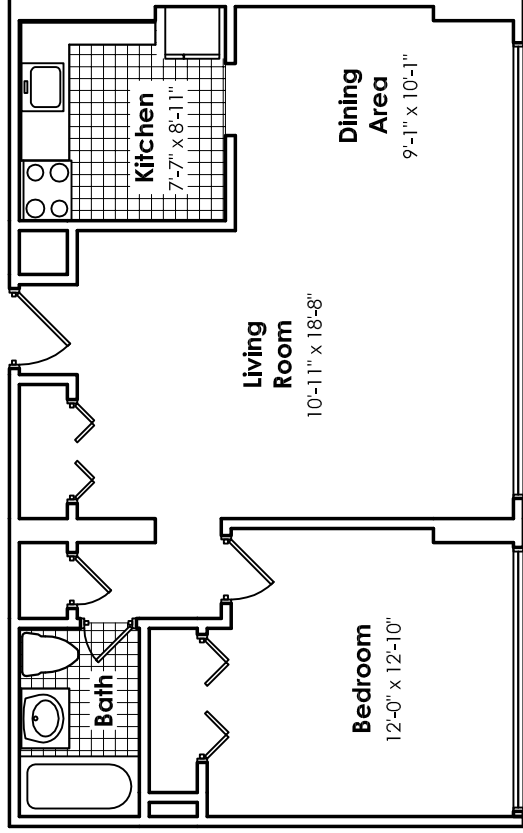

LAKE PARK TOWER
1 BEDROOM, 1 BATH
EFFICIENCY
420 S.F.

LAKE PARK TOWER
1 BEDROOM, 1 BATH
ALCOVE EFFICIENCY
490 S.F.

LAKE PARK TOWER
1 BEDROOM, 1 BATH
02 SERIES
680 S.F.

LAKE PARK TOWER
1 BEDROOM, 1 BATH
04 SERIES
650 S.F.

LAKE PARK TOWER
1 BEDROOM, 1 BATH
08 SERIES
654 S.F.

LAKE PARK TOWER
1 BEDROOM, 1 BATH
09 SERIES
678 S.F.

LAKE PARK TOWER
2 BEDROOM, 2 BATH CORNER
01, 06, 11 SERIES
1,008 S.F.

LAKE PARK TOWER
2 BEDROOM, 2 BATH SPLIT
03 SERIES
924 S.F.

LAKE PARK TOWER
 3 BEDROOM, 2 BATH CORNER
 05 SERIES
 1,377 S.F.

LAKE PARK TOWER
 3 BEDROOM, 2 BATH DELUXE
 1706, 2106, 2506, 2606
 1,426 S.F.