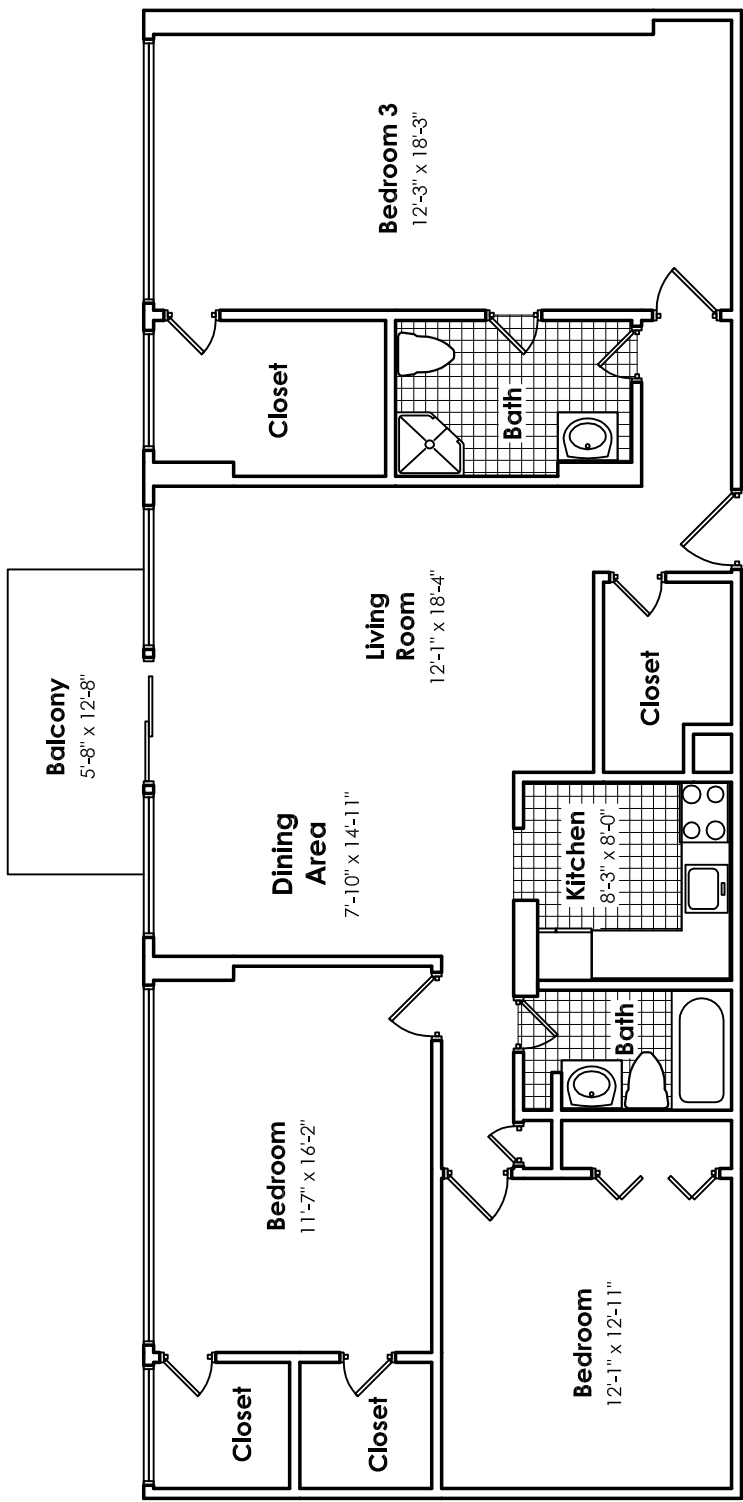

LAKE PARK TOWER
1 BEDROOM, 1 BATH
EFFICIENCY
420 S.F.

LAKE PARK TOWER
1 BEDROOM, 1 BATH
ALCOVE EFFICIENCY
490 S.F.

LAKE PARK TOWER
1 BEDROOM, 1 BATH
02 SERIES
680 S.F.

LAKE PARK TOWER
1 BEDROOM, 1 BATH
04 SERIES
650 S.F.

LAKE PARK TOWER
1 BEDROOM, 1 BATH
08 SERIES
654 S.F.

LAKE PARK TOWER
1 BEDROOM, 1 BATH
09 SERIES
678 S.F.

LAKE PARK TOWER
2 BEDROOM, 2 BATH CORNER
01, 06, 11 SERIES
1,008 S.F.

LAKE PARK TOWER
2 BEDROOM, 2 BATH SPLIT
03 SERIES
924 S.F.

LAKE PARK TOWER
 3 BEDROOM, 2 BATH CORNER
 05 SERIES
 1,377 S.F.

LAKE PARK TOWER
 3 BEDROOM, 2 BATH DELUXE
 1706, 2106, 2506, 2606
 1,426 S.F.