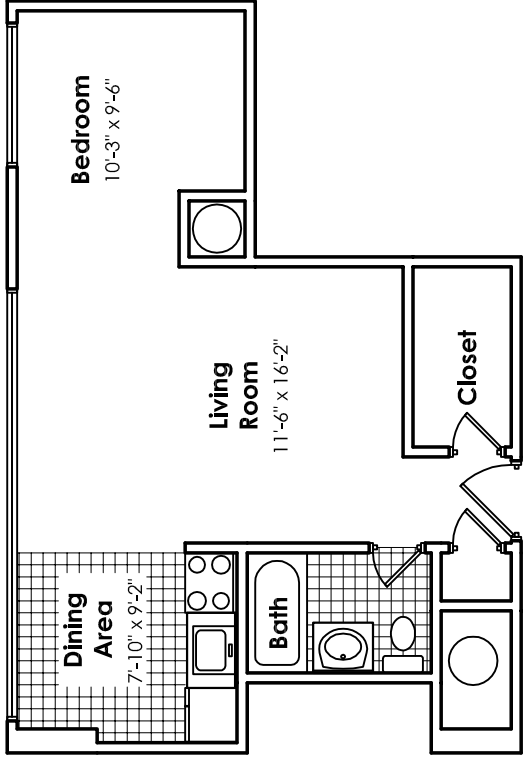

LAKE PARK TOWER
1 BEDROOM, 1 BATH
EFFICIENCY
420 S.F.

LAKE PARK TOWER
1 BEDROOM, 1 BATH
ALCOVE EFFICIENCY
490 S.F.

LAKE PARK TOWER
1 BEDROOM, 1 BATH
02 SERIES
680 S.F.

LAKE PARK TOWER
1 BEDROOM, 1 BATH
04 SERIES
650 S.F.

LAKE PARK TOWER
1 BEDROOM, 1 BATH
08 SERIES
654 S.F.

LAKE PARK TOWER
1 BEDROOM, 1 BATH
09 SERIES
678 S.F.

LAKE PARK TOWER
2 BEDROOM, 2 BATH CORNER
01, 06, 11 SERIES
1,008 S.F.

LAKE PARK TOWER
2 BEDROOM, 2 BATH SPLIT
03 SERIES
924 S.F.

LAKE PARK TOWER
 3 BEDROOM, 2 BATH CORNER
 05 SERIES
 1,377 S.F.

LAKE PARK TOWER
 3 BEDROOM, 2 BATH DELUXE
 1706, 2106, 2506, 2606
 1,426 S.F.