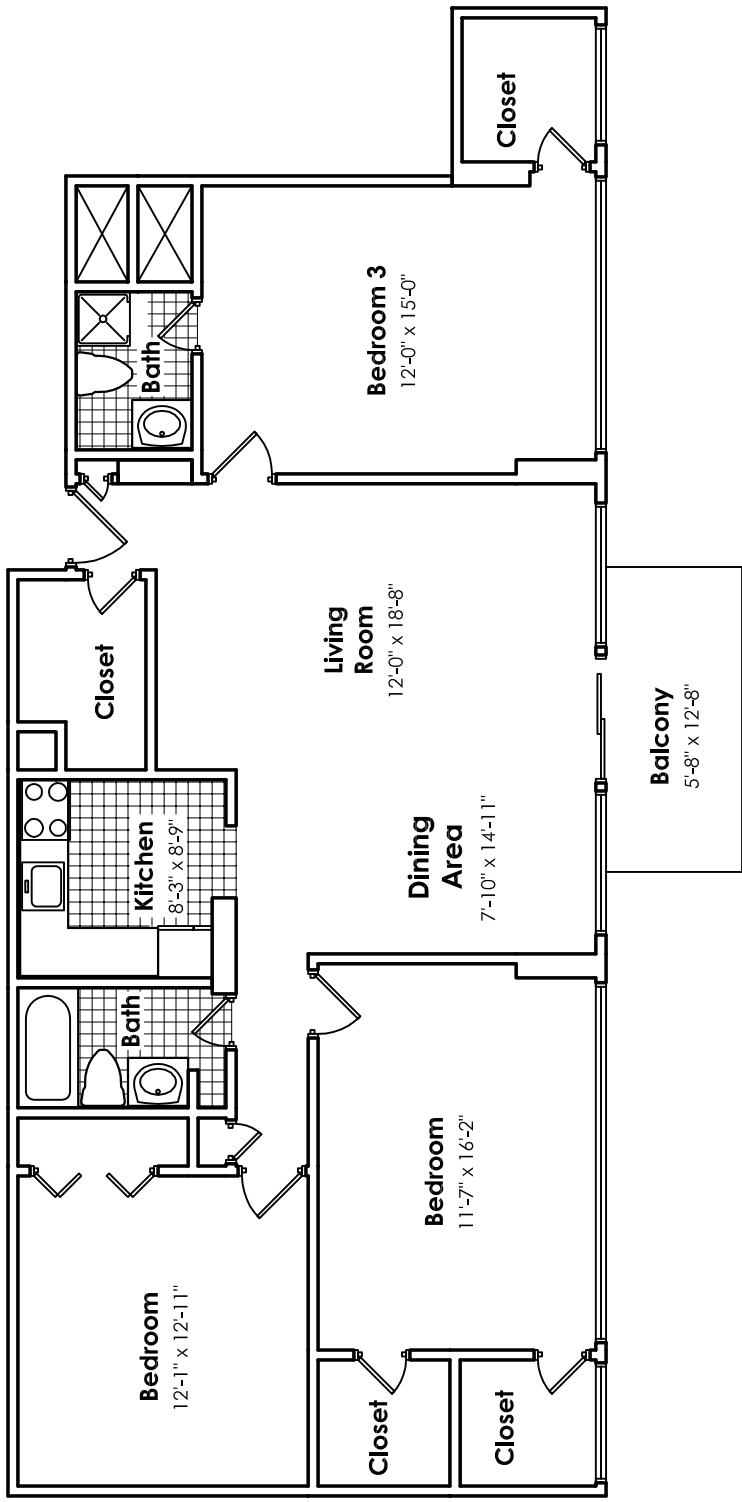

LAKE PARK TOWER
1 BEDROOM, 1 BATH
EFFICIENCY
420 S.F.

LAKE PARK TOWER
1 BEDROOM, 1 BATH
ALCOVE EFFICIENCY
490 S.F.

LAKE PARK TOWER
1 BEDROOM, 1 BATH
02 SERIES
680 S.F.

LAKE PARK TOWER
1 BEDROOM, 1 BATH
04 SERIES
650 S.F.

LAKE PARK TOWER
1 BEDROOM, 1 BATH
08 SERIES
654 S.F.

LAKE PARK TOWER
1 BEDROOM, 1 BATH
09 SERIES
678 S.F.

LAKE PARK TOWER
2 BEDROOM, 2 BATH CORNER
01, 06, 11 SERIES
1,008 S.F.

LAKE PARK TOWER
2 BEDROOM, 2 BATH SPLIT
03 SERIES
924 S.F.

LAKE PARK TOWER
 3 BEDROOM, 2 BATH CORNER
 05 SERIES
 1,377 S.F.

LAKE PARK TOWER
 3 BEDROOM, 2 BATH DELUXE
 1706, 2106, 2506, 2606
 1,426 S.F.