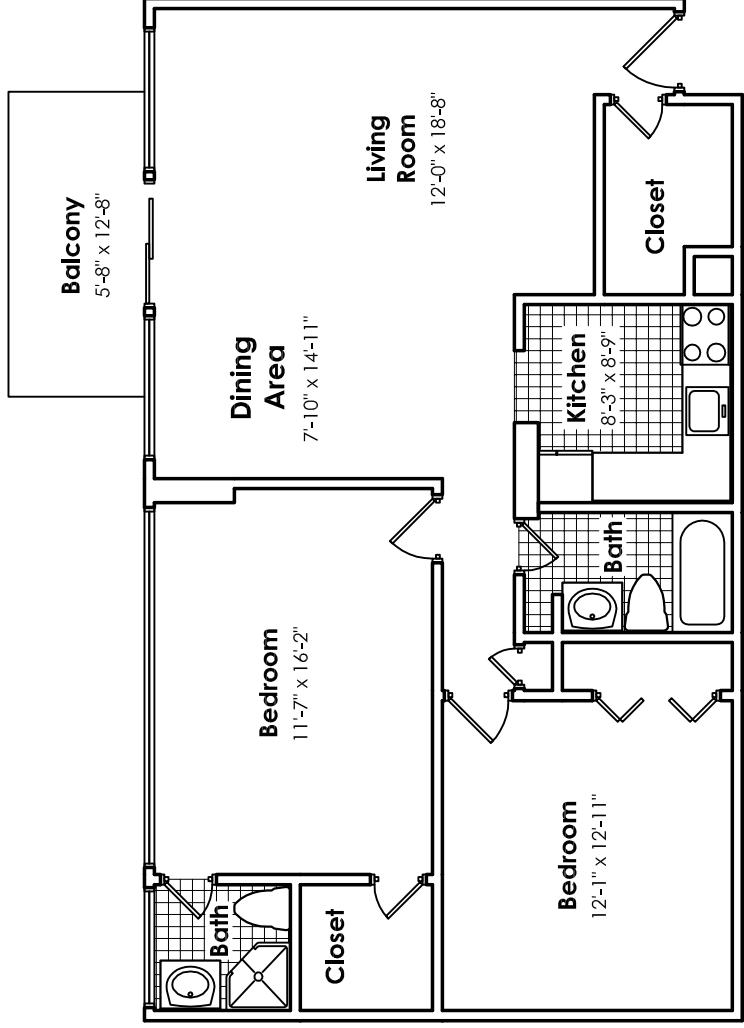

LAKE PARK TOWER
1 BEDROOM, 1 BATH
EFFICIENCY
420 S.F.

LAKE PARK TOWER
1 BEDROOM, 1 BATH
ALCOVE EFFICIENCY
490 S.F.

LAKE PARK TOWER
1 BEDROOM, 1 BATH
02 SERIES
680 S.F.

LAKE PARK TOWER
1 BEDROOM, 1 BATH
04 SERIES
650 S.F.

LAKE PARK TOWER
1 BEDROOM, 1 BATH
08 SERIES
654 S.F.

LAKE PARK TOWER
1 BEDROOM, 1 BATH
09 SERIES
678 S.F.

LAKE PARK TOWER
2 BEDROOM, 2 BATH CORNER
01, 06, 11 SERIES
1,008 S.F.

LAKE PARK TOWER
2 BEDROOM, 2 BATH SPLIT
03 SERIES
924 S.F.

LAKE PARK TOWER
 3 BEDROOM, 2 BATH CORNER
 05 SERIES
 1,377 S.F.

LAKE PARK TOWER
 3 BEDROOM, 2 BATH DELUXE
 1706, 2106, 2506, 2606
 1,426 S.F.