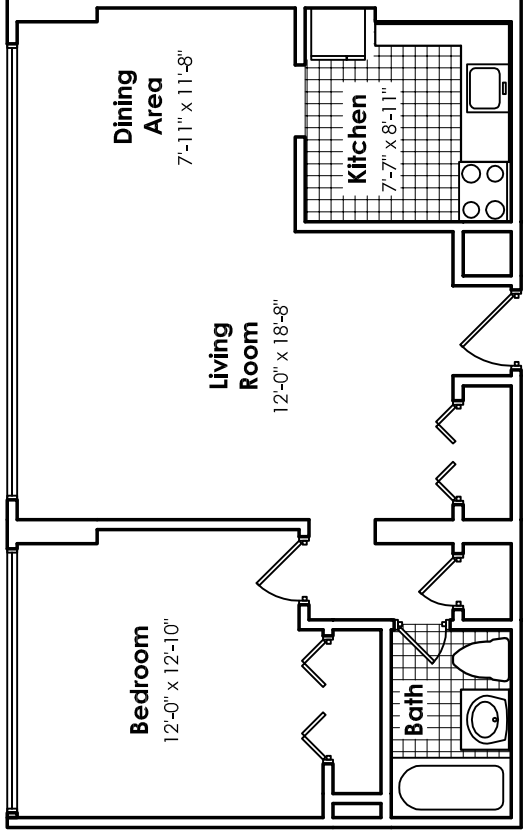

LAKE PARK TOWER
1 BEDROOM, 1 BATH
EFFICIENCY
420 S.F.

LAKE PARK TOWER
1 BEDROOM, 1 BATH
ALCOVE EFFICIENCY
490 S.F.

LAKE PARK TOWER
1 BEDROOM, 1 BATH
02 SERIES
680 S.F.

LAKE PARK TOWER
1 BEDROOM, 1 BATH
04 SERIES
650 S.F.

LAKE PARK TOWER
1 BEDROOM, 1 BATH
08 SERIES
654 S.F.

LAKE PARK TOWER
1 BEDROOM, 1 BATH
09 SERIES
678 S.F.

LAKE PARK TOWER
2 BEDROOM, 2 BATH CORNER
01, 06, 11 SERIES
1,008 S.F.

LAKE PARK TOWER
2 BEDROOM, 2 BATH SPLIT
03 SERIES
924 S.F.

LAKE PARK TOWER
 3 BEDROOM, 2 BATH CORNER
 05 SERIES
 1,377 S.F.

LAKE PARK TOWER
 3 BEDROOM, 2 BATH DELUXE
 1706, 2106, 2506, 2606
 1,426 S.F.