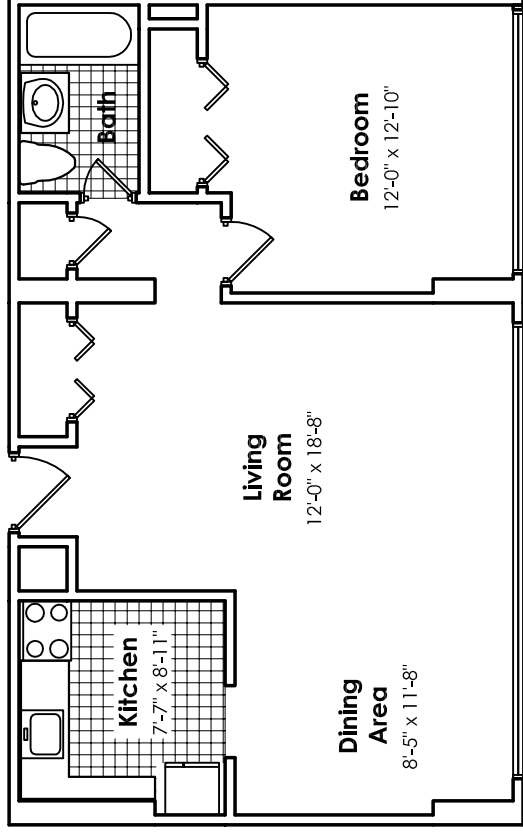

LAKE PARK TOWER
1 BEDROOM, 1 BATH
EFFICIENCY
420 S.F.

LAKE PARK TOWER
1 BEDROOM, 1 BATH
ALCOVE EFFICIENCY
490 S.F.

LAKE PARK TOWER
1 BEDROOM, 1 BATH
02 SERIES
680 S.F.

LAKE PARK TOWER
1 BEDROOM, 1 BATH
04 SERIES
650 S.F.

LAKE PARK TOWER
1 BEDROOM, 1 BATH
08 SERIES
654 S.F.

LAKE PARK TOWER
1 BEDROOM, 1 BATH
09 SERIES
678 S.F.

LAKE PARK TOWER
2 BEDROOM, 2 BATH CORNER
01, 06, 11 SERIES
1,008 S.F.

LAKE PARK TOWER
2 BEDROOM, 2 BATH SPLIT
03 SERIES
924 S.F.

LAKE PARK TOWER
 3 BEDROOM, 2 BATH CORNER
 05 SERIES
 1,377 S.F.

LAKE PARK TOWER
 3 BEDROOM, 2 BATH DELUXE
 1706, 2106, 2506, 2606
 1,426 S.F.