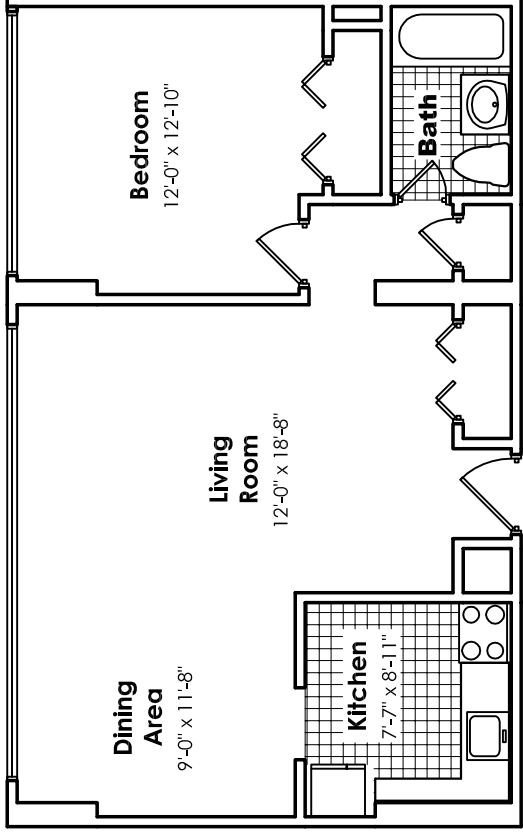

LAKE PARK TOWER
1 BEDROOM, 1 BATH
EFFICIENCY
420 S.F.

LAKE PARK TOWER
1 BEDROOM, 1 BATH
ALCOVE EFFICIENCY
490 S.F.

LAKE PARK TOWER
1 BEDROOM, 1 BATH
02 SERIES
680 S.F.

LAKE PARK TOWER
1 BEDROOM, 1 BATH
04 SERIES
650 S.F.

LAKE PARK TOWER
1 BEDROOM, 1 BATH
08 SERIES
654 S.F.

LAKE PARK TOWER
1 BEDROOM, 1 BATH
09 SERIES
678 S.F.

LAKE PARK TOWER
2 BEDROOM, 2 BATH CORNER
01, 06, 11 SERIES
1,008 S.F.

LAKE PARK TOWER
2 BEDROOM, 2 BATH SPLIT
03 SERIES
924 S.F.

LAKE PARK TOWER
 3 BEDROOM, 2 BATH CORNER
 05 SERIES
 1,377 S.F.

LAKE PARK TOWER
 3 BEDROOM, 2 BATH DELUXE
 1706, 2106, 2506, 2606
 1,426 S.F.