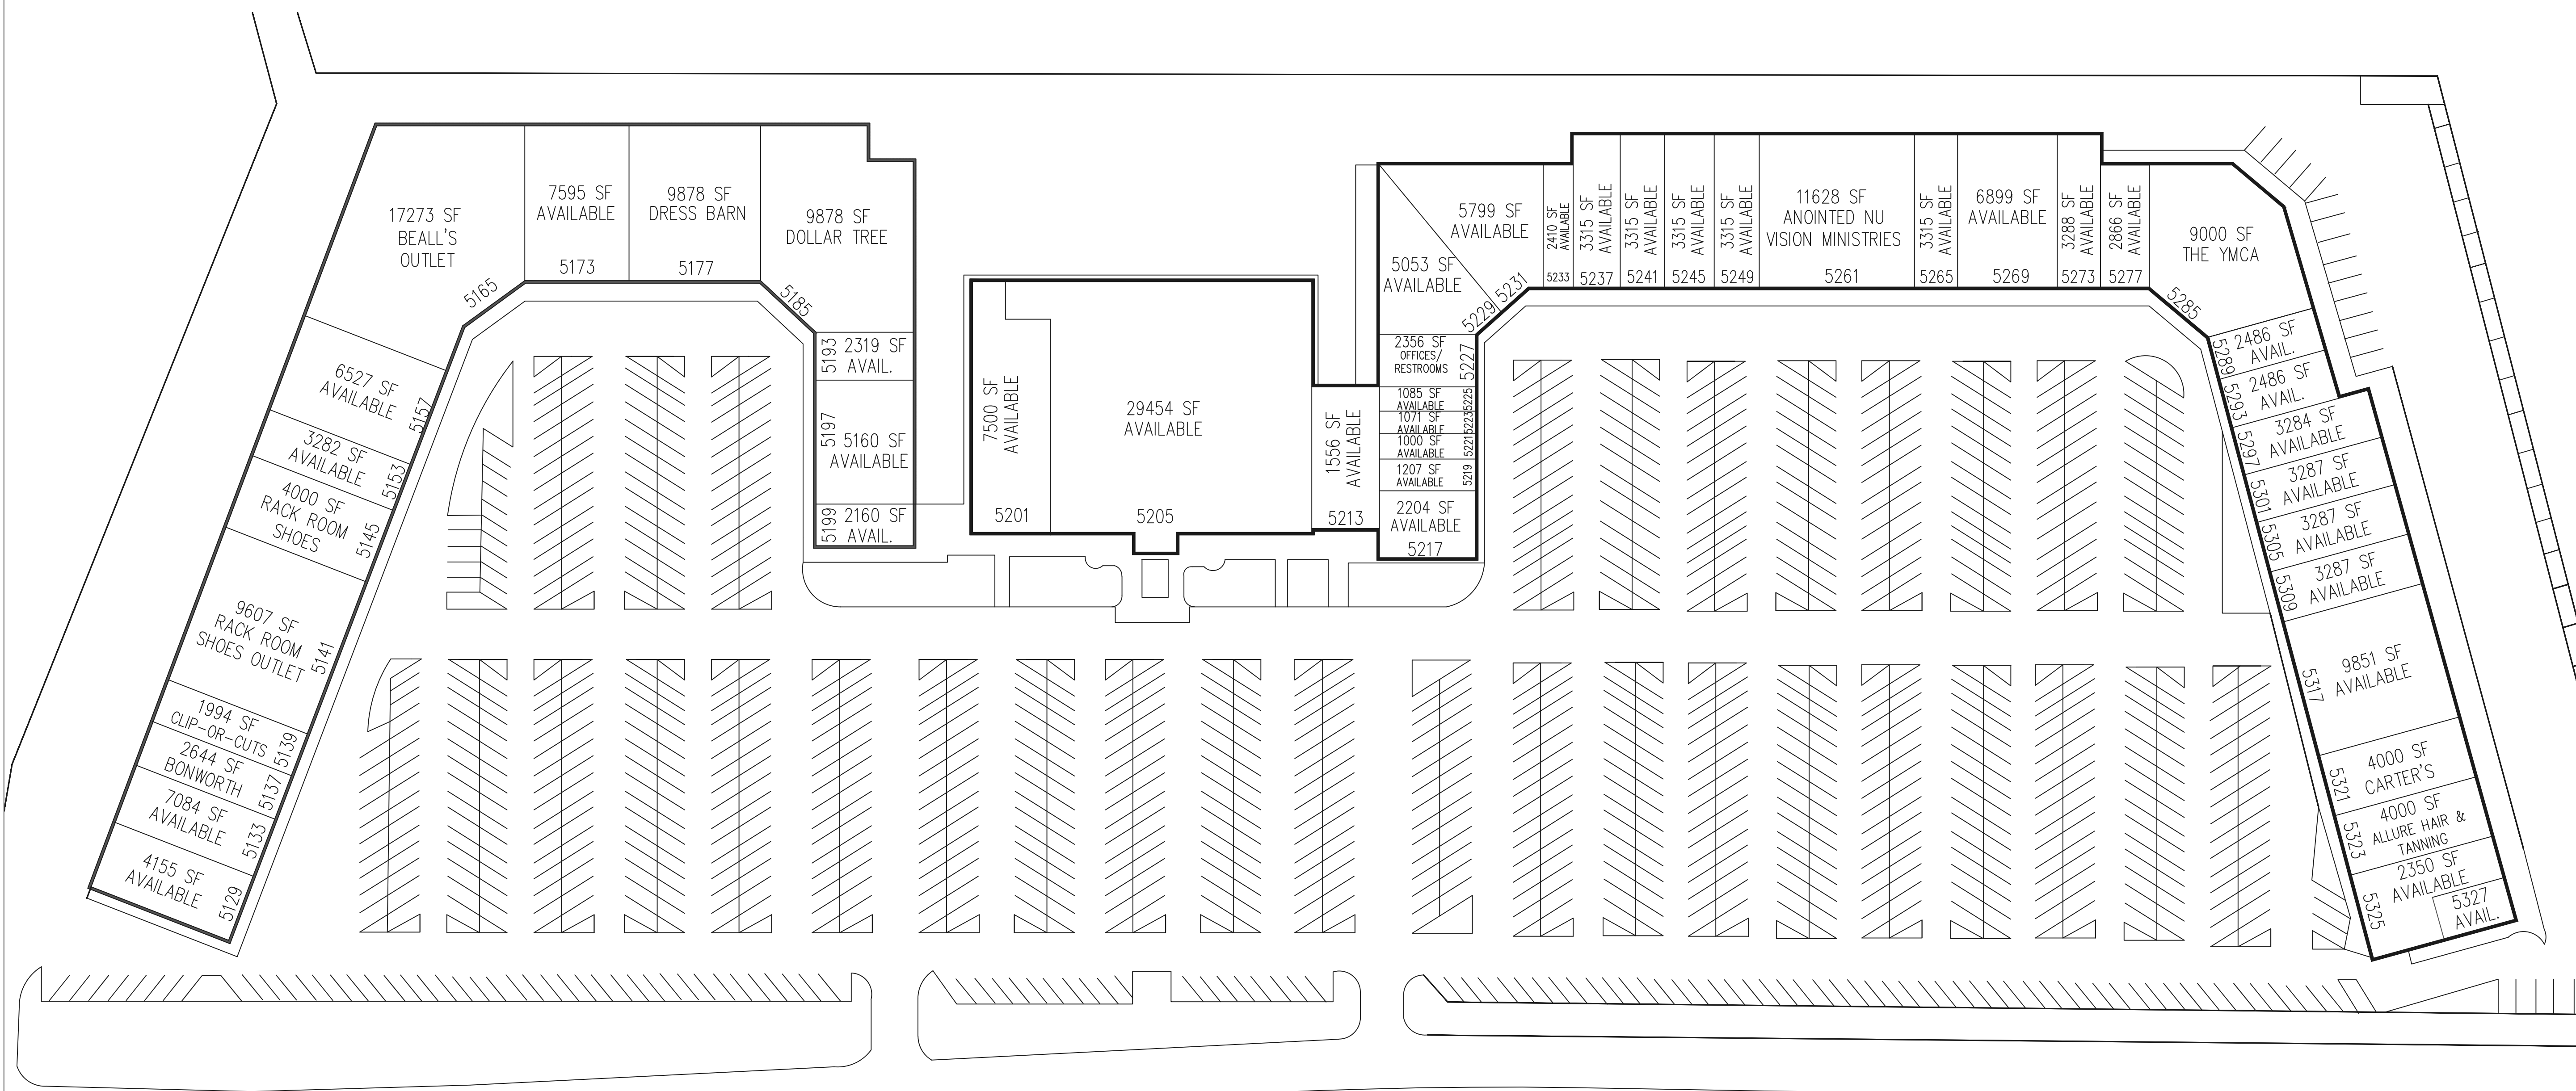

NTS

**LEGEND**

- VENDING
- ATM
- KIOSK
- SEASONAL
- EVENT AREAS
- RMU
- AVAILABLE

NOTE:  
 THIS PLAN IS PROVIDED FOR ILLUSTRATIVE PURPOSE ONLY, AND IS NOT TO BE CONSIDERED IN ANY WAY A WARRANTY,  
 REPRESENTATION OR AGREEMENT BY THE LANDLORD THAT THE CENTER, COMMON AREAS, BUILDING, STORE NAMES AND/  
 OR SQUARE FOOTAGES WILL BE AS ILLUSTRATED OR INDICATED ON THIS PLAN.

**H-T DESIGNS**  
 4528 NEYREY DRIVE  
 METAIRIE, LA 70002

**LAKE PARK PLAZA**  
 5327 MILL STORE ROAD  
 LAKE PARK, GEORGIA 31636

JOB NO: SHEET

DATE: 02/05/18 OF SHEETS